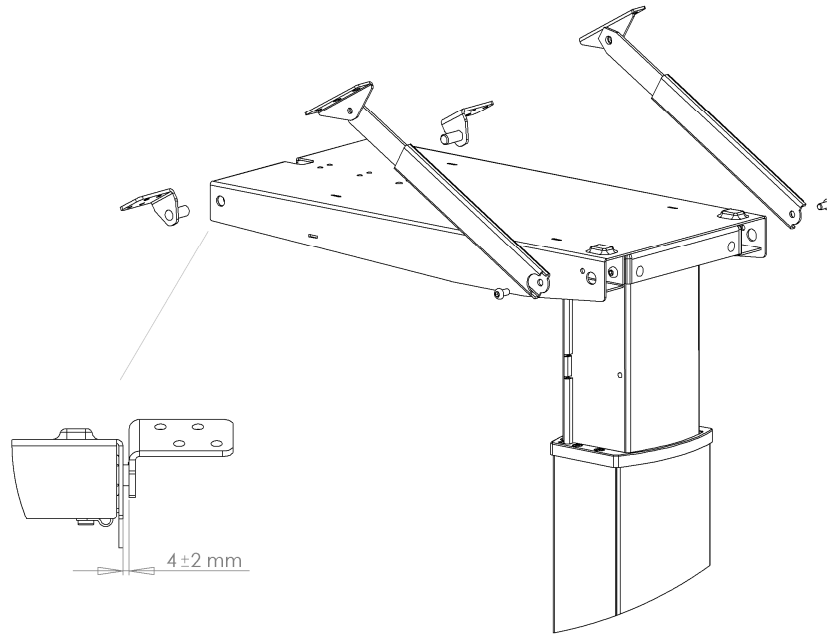

**Tilt bracket for  
ConSet® model 501-19 and 501-23**

1.

328940.0

2.

3.

4.