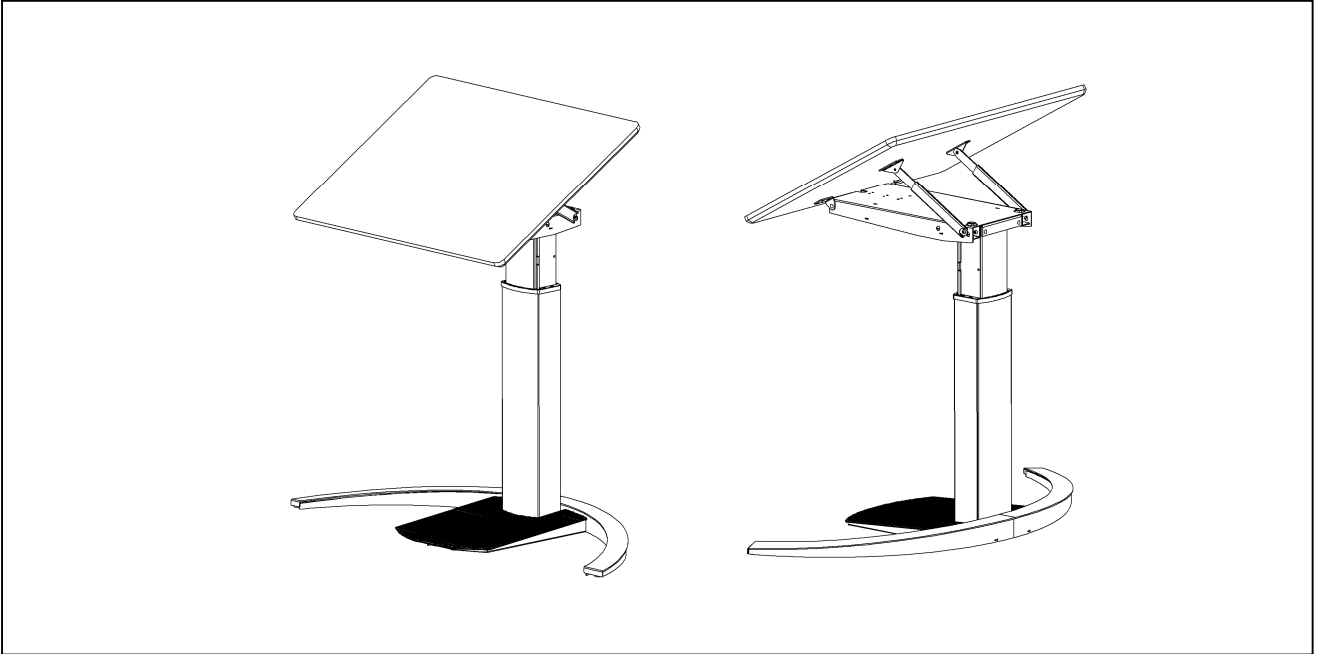

**Tilt bracket for  
ConSet® model 501-19 and 501-23**

1.

328940.0

2.

3.

4.