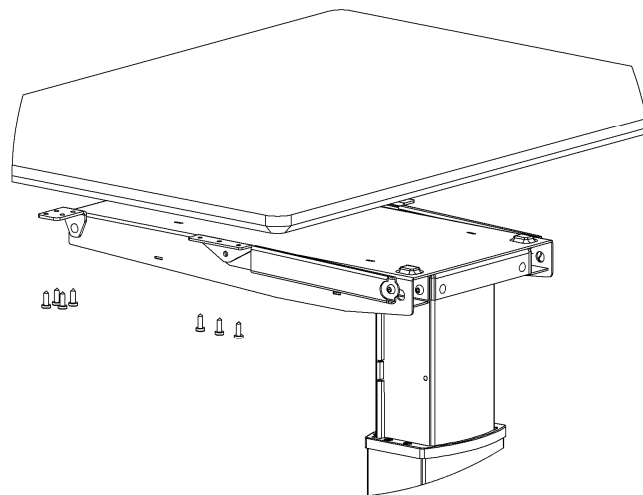

**Tilt bracket for  
ConSet® model 501-19 and 501-23**

1.

328940.0

2.

3.

4.