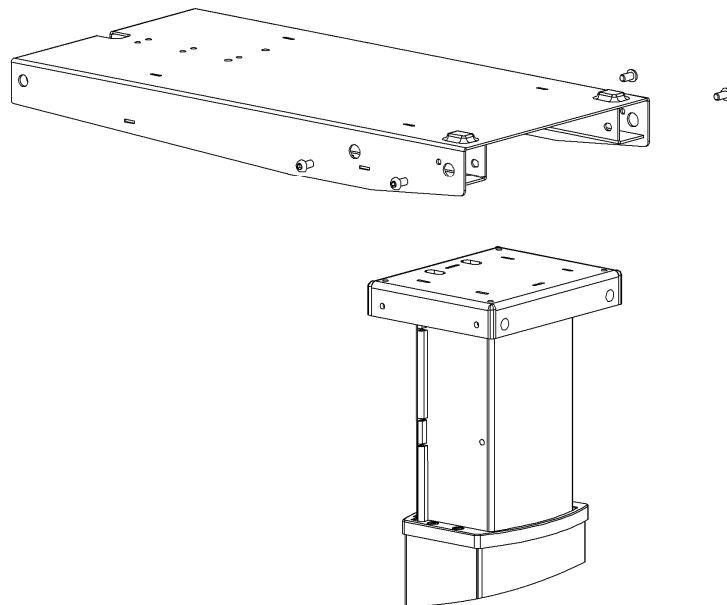

**Tilt bracket for  
ConSet® model 501-19 and 501-23**

1.

328940.0

2.

3.

4.